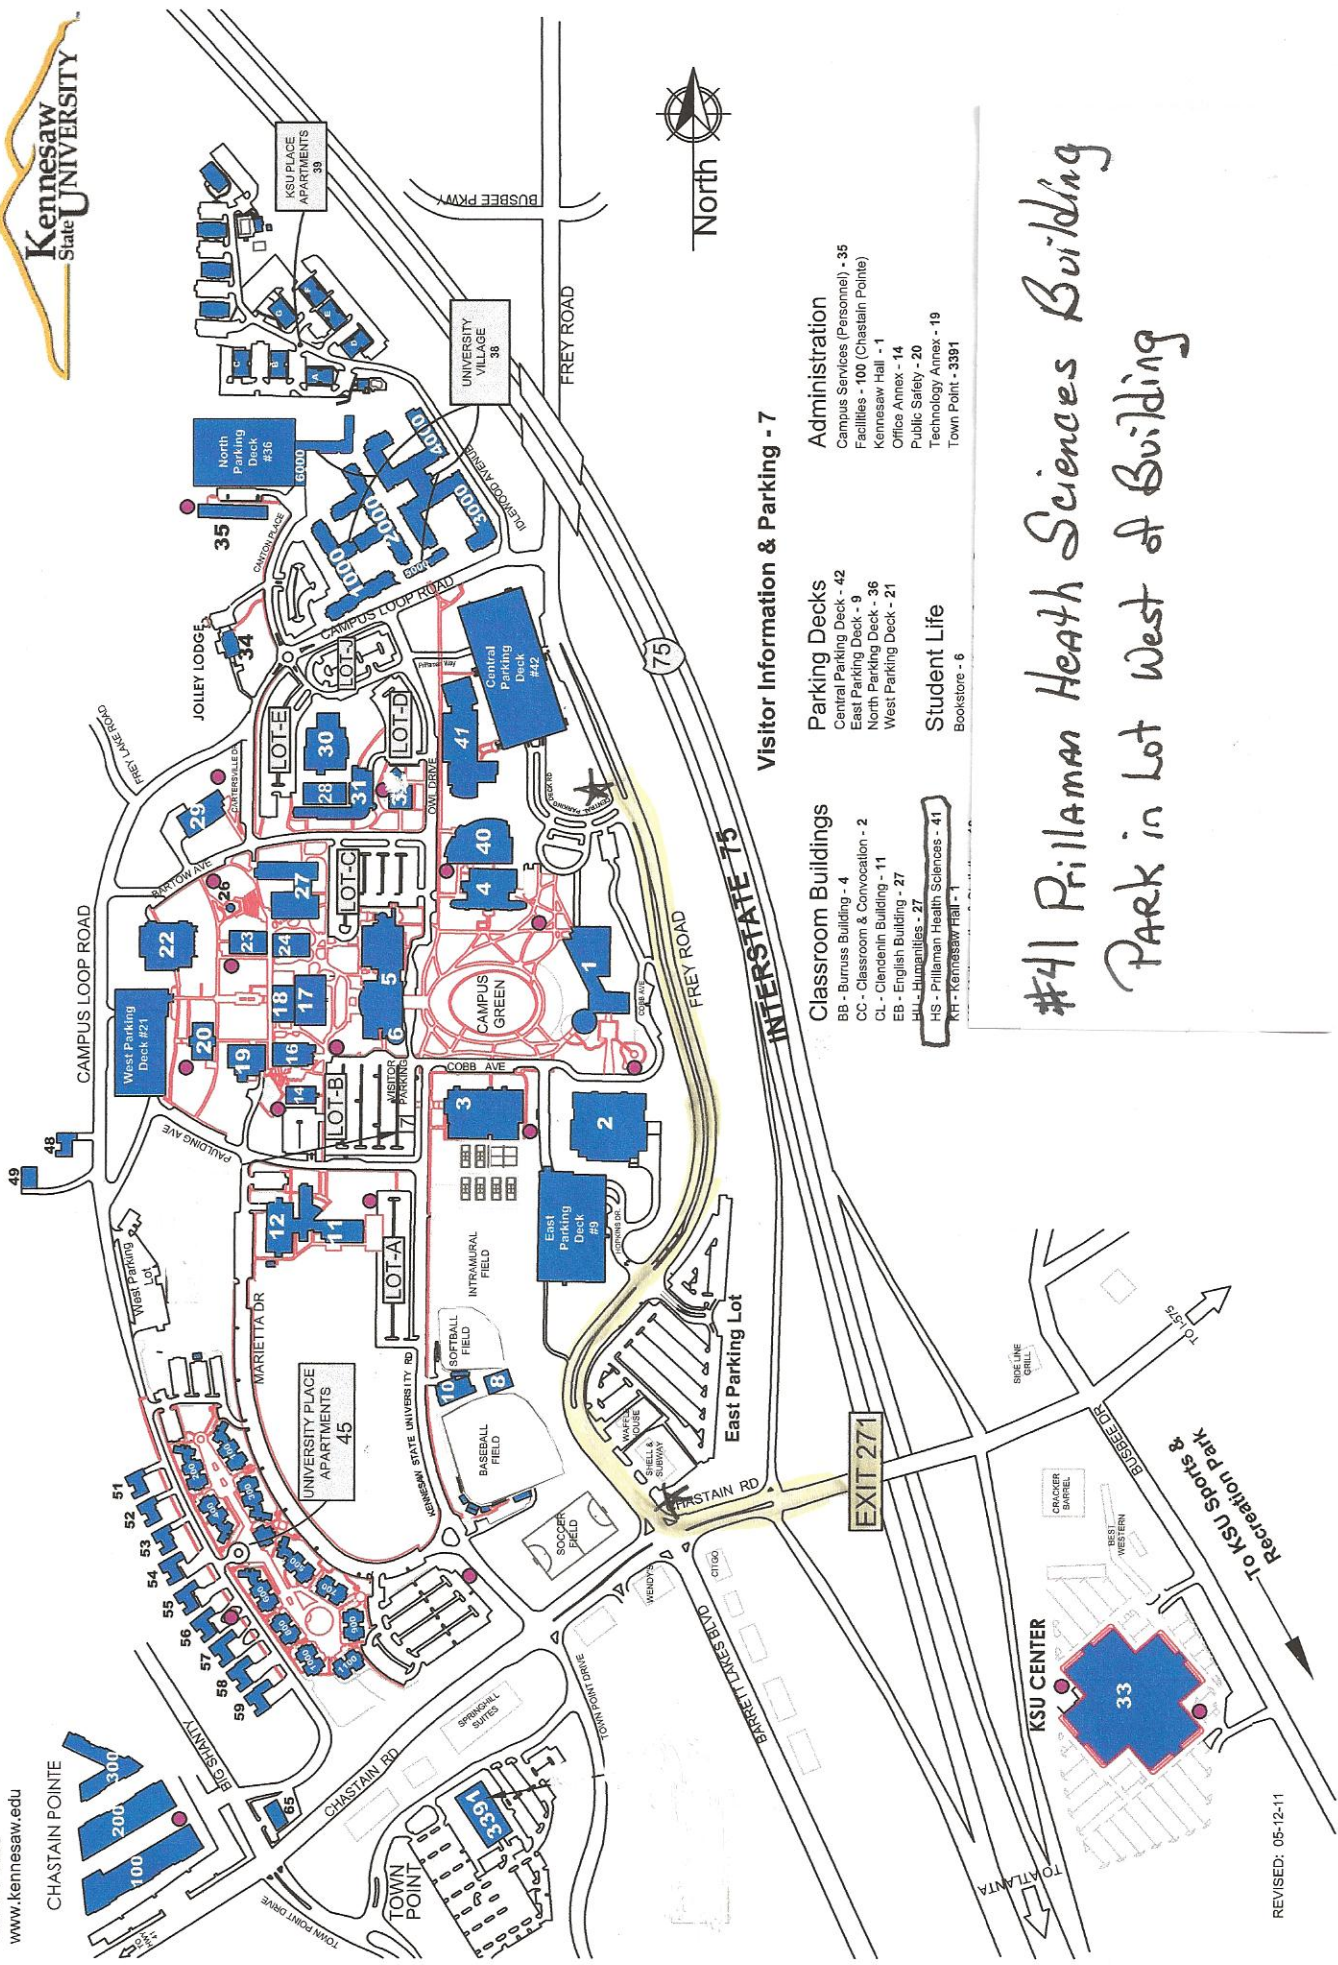

KENNESAW STATE UNIVERSITY
 1000 CHASTAIN ROAD
 KENNESAW, GA 30144
 770-423-6000
 www.kennesaw.edu

CHASTAIN POINTE

Visitor Information & Parking - 7

- Administration**
 - Campus Services (Personnel) - 35
 - Facilities - 100 (Chastain Pointe)
 - Kennesaw Hall - 1
 - Office Annex - 14
 - Public Safety - 20
 - Technology Annex - 19
 - Town Point - 3391
- Parking Decks**
 - Central Parking Deck - 42
 - East Parking Deck - 9
 - North Parking Deck - 36
 - West Parking Deck - 21
- Classroom Buildings**
 - BB - Burruss Building - 4
 - CC - Classroom & Convocation - 2
 - CL - Clendenin Building - 11
 - EB - English Building - 27
 - HS - Prillaman Health Sciences - 41
 - KT - Kennesaw Hall - 1
- Student Life**
 - Bookstore - 6

#41 Prillaman Health Sciences Building
 Park in Lot West of Building